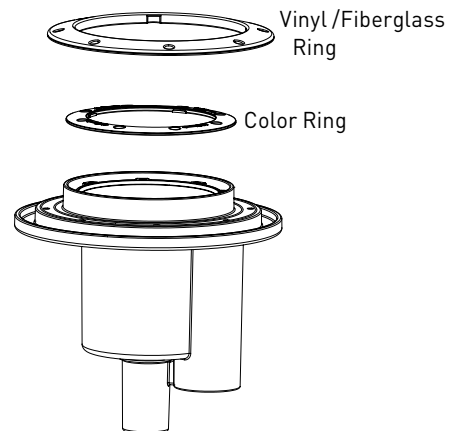

All Pentair UL Listed underwater lights are certified for use in fresh water with up to 6,000 ppm salinity.

See page 579 for replacement parts.