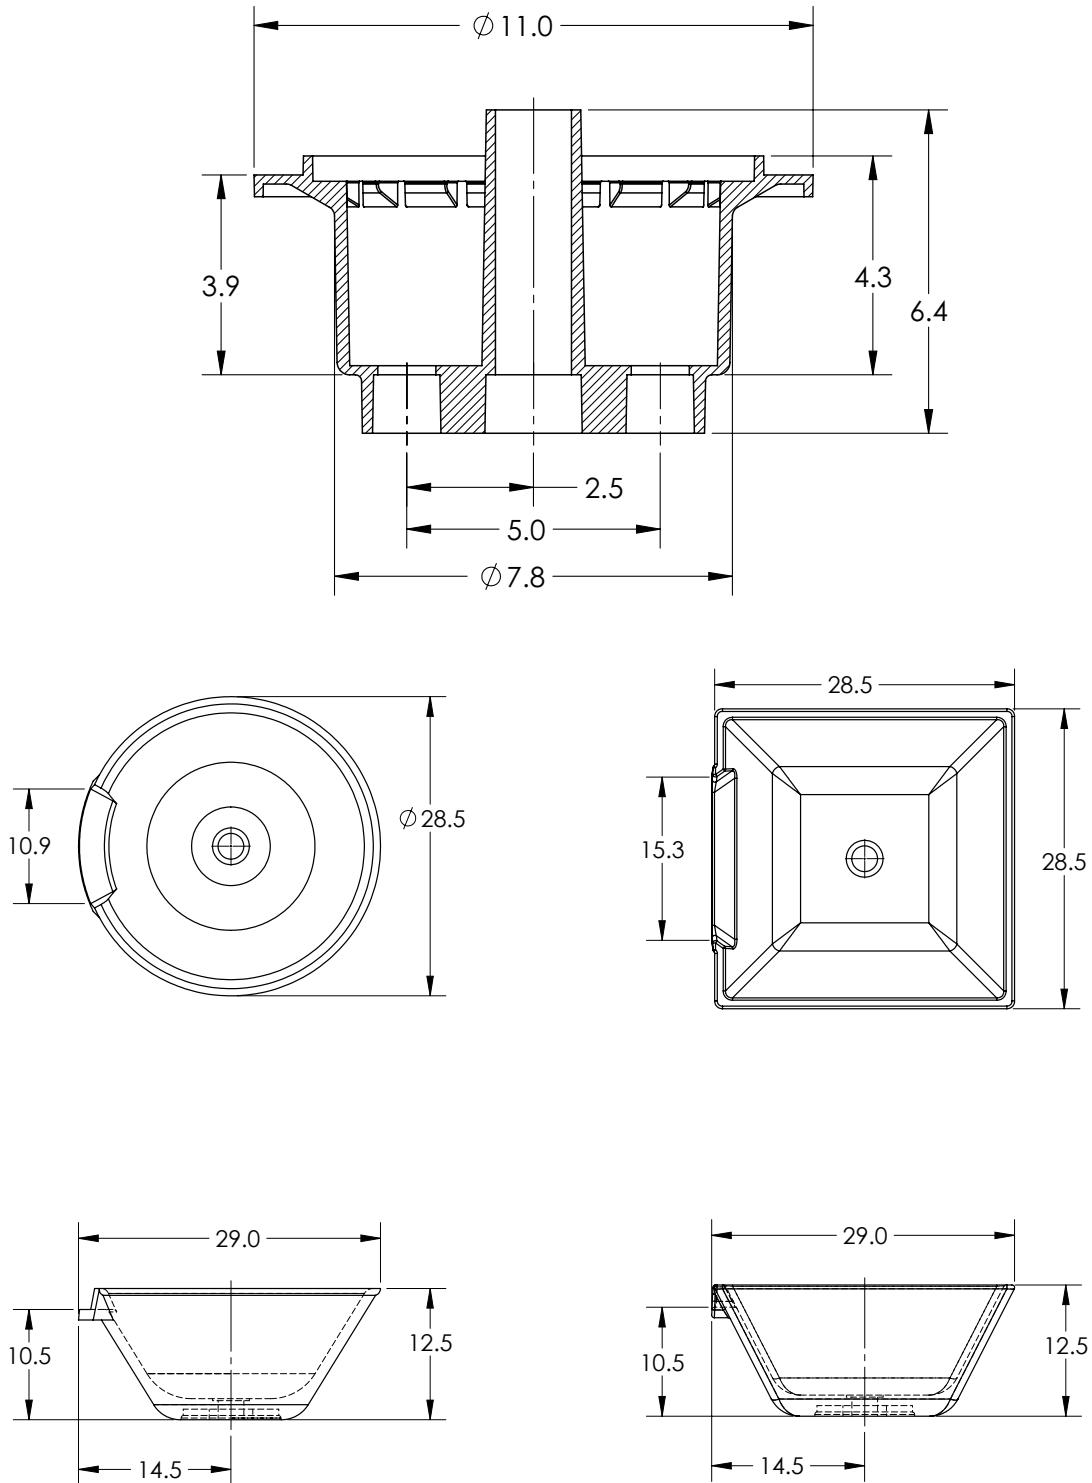

MAGICBOWL™ WATER EFFECT WITH FIREFX™ LED LIGHT

Dimensions and Performance