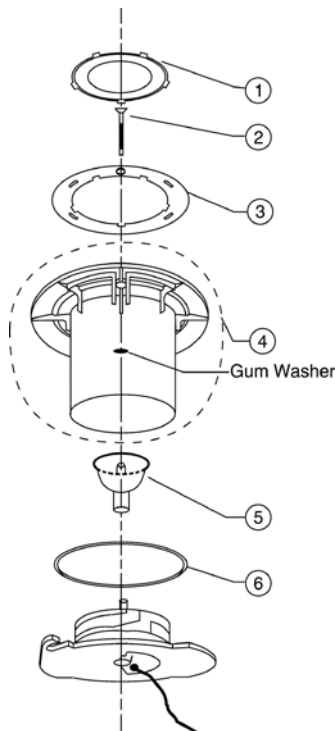

HILITE® LIGHTS

REPLACEMENT PARTS

Item	Part No.	Description	US List	Can. List
HILITE LIGHTS				
1	79105400	Colored lens, set, blue & red	19.31	23.20
2	79104800	Pilot screw with gum washer, brass	4.53	5.44
3	79210000	Decorative face ring, white	16.30	19.59
3	79210065	Decorative face ring, grey	16.30	19.59
3	79210011	Decorative face ring, black	16.30	19.59
4	79205700	Lens/housing assembly with instructions	86.80	104.30
5	79112400	75 watt, 12 Volt, MR-16 lamp	33.78	40.59
6	79207100	O-ring with instructions	12.23	14.70

Product on page 126.