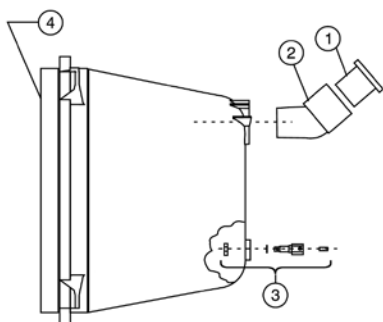

PLASTIC CONCRETE NICHES

REPLACEMENT PARTS

Large Plastic Niche