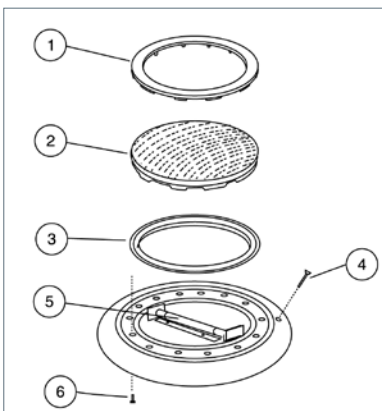

AQUALUMIN® AND AQUALUMIN® II LIGHTS

REPLACEMENT PARTS

Item	Part No.	Description	US List	Can. List
AQUALUMIN & AQUALUMIN II LIGHTS				
1	619547	Wall mounting bracket assembly	116.58	140.08
2	619548	Metal bracket cup assembly	49.52	59.50
3	619549	Mounting hub 3/4 in. assembly	93.27	112.07
4	619550	Mounting hub 1 in. assembly	93.27	112.07
5	78872600	Mounting spacer¹	18.21	21.88
6	78882100	Housing spacer	9.09	10.92
7	86001800	Nipple, 1 in.	27.91	33.54
LIGHT ASSEMBLY PARTS				
1	78880400	Face ring, white	34.66	41.65
2	78880300	Lens	CALL	CALL
3	78880200	Lens seal	30.43	36.56
4	78889900	Pilot screw, 10-24 x 3/8	3.56	4.28
5	600052	12 Volt AquaLumin bulb kits	129.50	155.61
5	600053	120 Volt AquaLumin bulb kits	129.50	155.61
6	78881400	Sealing screws, 10 required	1.61	1.93

¹ Used on lights manufactured after 8-94.