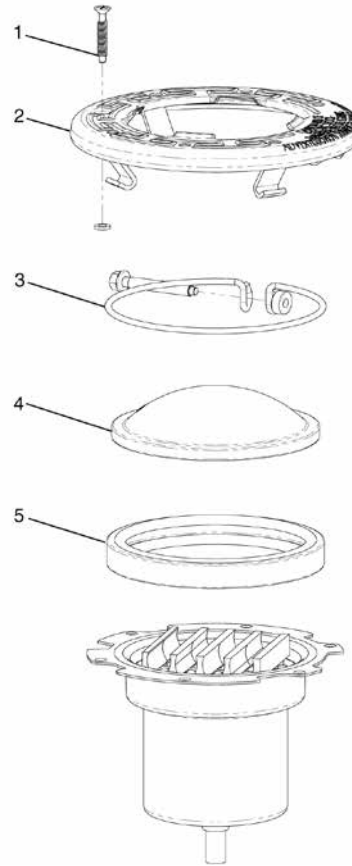

IntelliBrite
White Spa
Light

Item	Part No.	Description	US List	Can. List
INTELLIBRITE WHITE LED POOL LIGHTS				
	620276	Replacement fuse for 12V only lights (For lights built after Oct. 2015)	23.68	28.45
1	79104800	Pilot screw with captive gum washer, brass	CALL	CALL
1	619355	Pilot screw with captive gum washer, SS	2.28	2.74
1	600095	Face ring, clamp, and gasket kit	108.01	129.78
2	79110600	Face ring assembly, SS	106.82	128.35
3	79111000	Uni-tension wire clamp assembly	63.76	76.61
4	619864Z	Lens and gasket assembly, tempered	89.60	107.66
5	620400Z	Gasket, 8-3/8 in. diameter, silicone	50.97	61.25
6	620141	Nut, retaining	CALL	CALL
	619875Z	IntelliBrite 5g white LED 300w replacement engine	623.94	749.73
	619916Z	IntelliBrite 5g white LED 400w replacement engine	644.85	774.85
	619917Z	IntelliBrite 5g white LED 500w engine	693.67	833.51
INTELLIBRITE WHITE LED SPA LIGHTS				
1	79104800	Pilot Screw, with captive gum washer, brass	4.53	5.44
1	619355	Pilot screw with captive gum washer, SS	2.28	2.74
2	79111600	Face ring assembly, S/S	87.44	105.07
3	79210400	Uni-tension wire clamp assembly w/ welded nut	22.13	26.59
	640046	Lens Kit (includes items 4 and 5)	80.44	96.66
5	79108600	Gasket, white, silicone	34.54	41.50

Note: IntelliBrite Spa light has no user serviceable parts inside.

Product on pages 114-115.