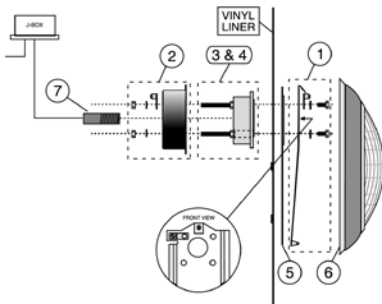

AQUALUMIN® AND AQUALUMIN® II LIGHTS

REPLACEMENT PARTS

Item	Part No.	Description	US List	Can. List
AQUALUMIN & AQUALUMIN II LIGHTS				
1	619547	Wall mounting bracket assembly	116.58	140.08
2	619548	Metal bracket cup assembly	49.52	59.50
3	619549	Mounting hub 3/4 in. assembly	93.27	112.07
4	619550	Mounting hub 1 in. assembly	93.27	112.07
5	78872600	Mounting spacer¹	18.21	21.88
6	78882100	Housing spacer	9.09	10.92
7	86001800	Nipple, 1 in.	27.91	33.54
LIGHT ASSEMBLY PARTS				
1	78880400	Face ring, white	34.66	41.65
2	78880300	Lens	CALL	CALL
3	78880200	Lens seal	30.43	36.56
4	78889900	Pilot screw, 10-24 x 3/8	3.56	4.28
5	600052	12 Volt AquaLumin bulb kits	129.50	155.61
5	600053	120 Volt AquaLumin bulb kits	129.50	155.61
6	78881400	Sealing screws, 10 required	1.61	1.93

¹ Used on lights manufactured after 8-94.