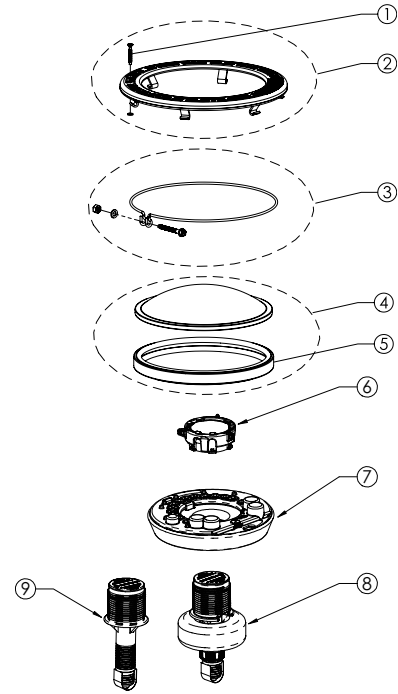

AMERBRITE® WHITE AND COLOR LED LIGHTS

REPLACEMENT PARTS

Item	Part No.	Description	US List	Can. List
AMERBRITE WHITE AND COLOR LED LIGHTS				
1	79104800	Pilot screw w/captive gum washer	4.53	5.44
2, 3, 5	600095	Face Ring Assy (stainless steel)	108.01	129.78
4	619864Z	Replacement Lens Kit (gasket, lens)	89.60	107.66
5	620400Z	Gasket, silicone	50.97	61.25
3, 5	602097	Kit (gasket, clamp)	44.02	52.89
6	620026Z	Kit - Nut handle Assy	CALL	CALL
7	620062Z	Kit - Disc Assy - Color 120/12 VAC	462.86	556.17
7	620063Z	Kit - Disc Assy - White 12V/120V (300W equiv)	431.79	518.84
7	620064Z	Kit - Disc Assy - White 12V/120V (400W equiv)	431.79	518.84
7	620065Z	Kit - Disc Assy - White 12V/120V (500W equiv)	462.86	556.17
8	620061Z	Kit Stem, Transformer Assy - 120 VAC (color)	111.81	134.35
8	620060Z	Kit Stem, Transformer Assy - 120 VAC (white)	183.28	220.23
9	620061Z	Kit Stem Harness Assy - 12 VAC	111.81	134.35
10	602060	AmerBrite Lamp Assy 12 VAC (color-not shown)	CALL	CALL
10	602070	AmerBrite Lamp Assy 12 VAC (white-not shown)	CALL	CALL
11	602065	AmerBrite Color Lamp Assy 120 VAC (not shown)	CALL	CALL