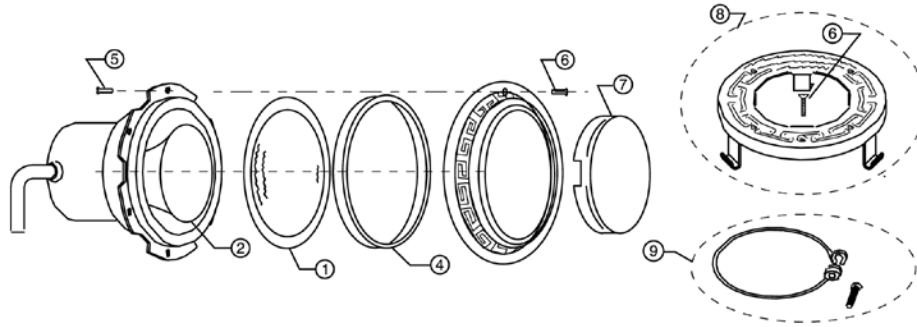

SPABRITE® / AQUALIGHT® - LIGHTS

REPLACEMENT PARTS

Item	Part No.	Description	US List	Can. List
SPABRITE / AQUALIGHT - LIGHTS				
1	79107800	Lens, clear, 4 in. dia., tempered	24.36	29.27
2	650139Z	Bulb, 60 watt Par 16 (100 watt equivalency) (SpaBrite)	34.86	41.89
2	79108100	Floodlamp, med. base, 100 watt, 12 Volt, (SpaBrite)	48.15	57.86
2	79102900	100 watt Halogen Quartz screw base, (AquaLight)²	93.70	112.59
2	79113800	250 watt Halogen Quartz screw base, (AquaLight)²	93.70	112.59
2	79112400	Bulb, 75 watt, 12 Volt, bi-pole, (AquaLight)	33.78	40.59
2	070517	Bulb, 100 watt, 120 Volt, bayonet, (AquaLight)¹	74.26	89.23
2	79112700	Bulb, 250 watt, 120 Volt, bayonet, (AquaLight)¹	101.81	122.33
4	79108500	Gasket for 4 in. dia. lens, off white, (SpaBrite)	15.36	18.46
4	79108600	Gasket, white, silicone 100 watt, 250 watt, (AquaLight)²	34.54	41.50
5	98208600	Screw, SS 10-24 x 3/8 in., 6 req., chrome-brass	2.23	2.68
6	79104800	Pilot screw with captive gum washer, brass	4.53	5.44
6	619355	Pilot screw with captive gum washer, SS	2.28	2.74
7	79108900	Kwik-change color lens, red	7.12	8.56
7	79109000	Kwik-change color lens, blue	6.74	8.10
7	650015	Kwik-change color lens, magenta	6.74	8.10
7	650016	Kwik-change color lens, purple	6.74	8.10
7	650017	Kwik-change color lens, teal	6.74	8.10
7	650018	Kwik-change color lens, green	6.74	8.10
7	650019	Kwik-change color lens pack, 5 colors	40.51	48.68
8	79111600	Face ring assembly, SS	87.44	105.07
9	79210400	Uni-tension wire assembly SS w/ welded nut	22.13	26.59

¹ Used on lights manufactured after 5-91.

² Used on lights manufactured after 1-98.