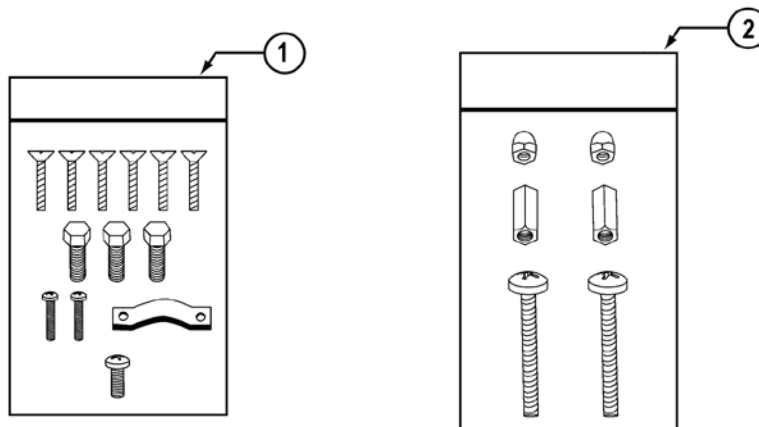

FOUNTAIN FIXTURES

REPLACEMENT PARTS

Item	Part No.	Description	US List	Can. List
FOUNTAIN FIXTURES				
1	570004	Fountain fixture screw kit	17.49	21.02
2	570011	Fountain niche mount screw kit	11.68	14.03

Product on page 127.