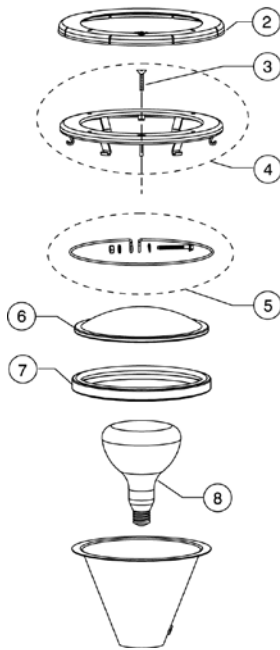

AMERLITE®

LIGHTS REPLACEMENT PARTS

Item	Part No.	Description	US List	Can. List
AMERLITE LIGHTS				
2	79212165	Face ring, lg. plastic, SS only, grey	11.72	14.08
2	79212111	Face ring, lg. plastic, SS only, black	11.72	14.08
3	79104800	Pilot screw with captive gum washer, brass	4.53	5.44
3	619355	Pilot screw with captive gum washer, SS	2.28	2.74
4	79110600	Face ring assembly, SS	106.82	128.35
5	79111000	Uni-tension wire clamp assembly	63.76	76.61
6	79100100	Lens, clear 8-3/8 in. dia., tempered	32.96	39.60
6	79100200	Lens, medium blue 8-3/8 in. dia., tempered	91.05	109.41
7	79101600Z	Gasket for 8-3/8 in. lens	32.40	38.93
8	79101800	Floodlamp, medium base, 100 watt, 12 Volt	CALL	CALL
8	79101900	Floodlamp, medium base, 300 watt, 12 Volt	84.46	101.49
8	79102100	Floodlamp, medium base, 500 watt, 120 Volt	86.11	103.47
8	79107600	Floodlamp, medium base, 300 watt, 120 Volt	86.59	104.05
8	79102200	Floodlamp, medium base, 400 watt, 120 Volt	61.37	73.74

AmerBrite® Color and White LED Replacement Luminaires are available for Amerlite Lights. Please see page 119 for details.

Product on page 120-121.