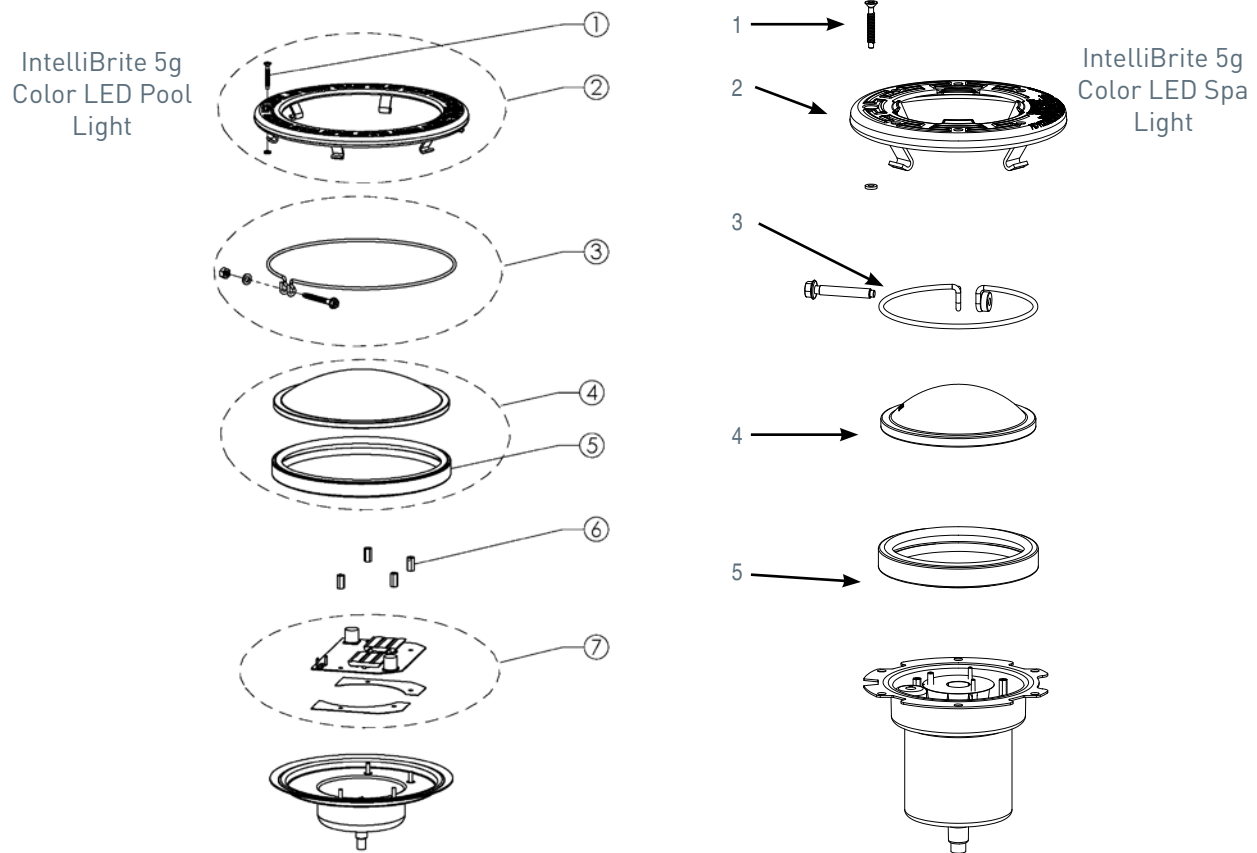

# INTELLIBRITE® 5G COLOR LED LIGHTS

2ND GENERATION AFTER 2009 REPLACEMENT PARTS

Item	Part No.	Description	US List	Can. List
<b>INTELLIBRITE 5g COLOR LED POOL LIGHT</b>				
	620276	Replacement fuse for 12V only lights	23.68	28.45
1	79104800	Pilot screw with captive gum washer, brass	4.53	5.44
1	619355	Pilot screw with captive gum washer, SS	2.28	2.74
2	79110600	Face ring assembly, SS	106.82	128.35
3	79111000	Uni-tension wire clamp assembly	63.76	76.61
4	619864Z	Lens and gasket assembly, tempered	89.60	107.66
5	620400Z	Gasket, 8-3/8 in. diameter, silicone	50.97	61.25
6	620141	Nut, retaining	CALL	CALL
7	619818Z	Light engine kit, color 2nd generation	820.97	986.48
	600107	IntelliBrite 5g Demo with IntelliBrite Controller with hangers	CALL	CALL
	600108	IntelliBrite 5g Demo with IntelliBrite Controller without hangers	CALL	CALL
<b>INTELLIBRITE 5g COLOR LED SPA LIGHTS</b>				
1	79104800	Pilot Screw, with captive gum washer, brass	4.53	5.44
1	619355	Pilot screw with captive gum washer, SS	2.28	2.74
2	79111600	Face ring assembly, SS	87.44	105.07
3	79210400	Uni-tension wire clamp assembly w/ welded nut	22.13	26.59
4	640046	Lens and gasket assembly, tempered	80.44	96.66
5	79108600	Gasket, white, silicone	34.54	41.50