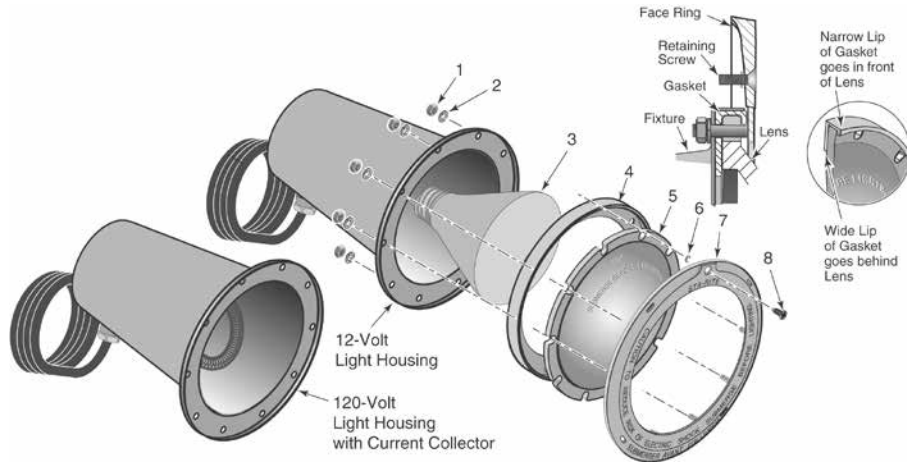

SWIMQUIP LIGHTS

REPLACEMENT PARTS

Item	Part No.	Description	US List	Can. List
SWIMQUIP PARTS				
1	U36-106SS	10-32 Lock Nut	1.40	1.68
2	98213900	#10 Lockwasher	1.54	1.85
3	79101800	Light Bulb (12V, 100W)	CALL	CALL
3	79101900	Light Bulb (12V, 300W)	84.46	101.49
3	79102100	Light Bulb (120V, 500W)	86.11	103.47
4	05057-0118	Lens Gasket	50.42	60.58
5	05055-0003	Clear Lens	87.57	105.22
6	33103-0006	E-Ring	5.43	6.52
7	WC203-52SS	Face Ring	243.95	293.13
8	37337-0079	Retaining Screw	7.27	8.74

Part No.	Description	Cord Length (Ft.)	Carton Wt. (Lbs.)	US List	Can. List
SWIMQUIP REPLACEMENT LIGHTS - 12 VOLT					
05082-0025	12 Volt Light, 300 Watt	25	13	CALL	CALL
05082-0050	12 Volt Light, 300 Watt	50	18	CALL	CALL
SWIMQUIP REPLACEMENT LIGHTS - 120 VOLT					
05086-0025	120 Volt Light, 500 Watt	25	8	CALL	CALL
05086-0050	120 Volt Light, 500 Watt	50	10	CALL	CALL
05086-0100	120 Volt Light, 500 Watt	100	14	CALL	CALL

Note: SwimQuip lights are for replacement only. UL/CSA listing requires that the light be installed in a SwimQuip niche (discontinued).