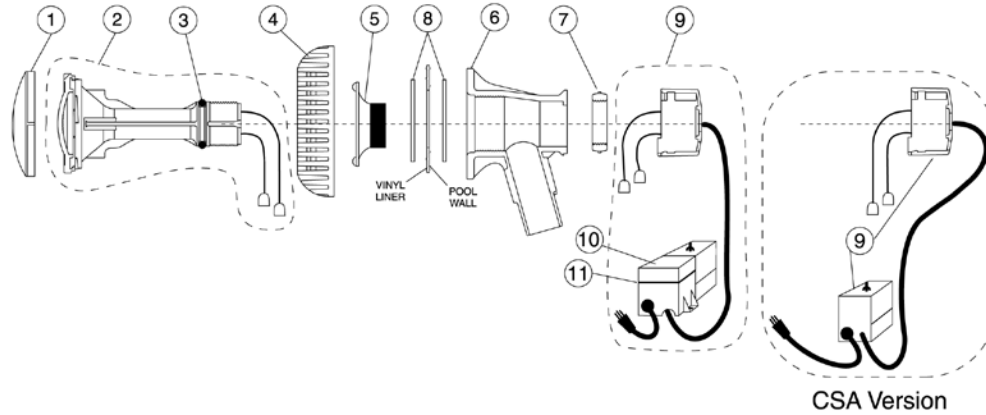

AQUALUMINATOR® / QUASAR LIGHTS

REPLACEMENT PARTS

Item	Part No.	Description	US List	Can. List
AQUALUMINATOR / QUASAR				
1	619551	Plastic lens cover kit	18.21	21.88
1	619518	Lens Luxury Green	CALL	CALL
1	79123401	Lens Luxury Blue	7.67	9.22
2	69100000	Bulb assembly, Aqualuminator	89.14	107.11
2	619494	Bulb assembly, Aqualuminator-AQL 500	97.93	117.67
3	79116900	O-ring	6.23	7.49
4	79102800	Flow director	43.68	52.49
5	79118300	Wall flange, threaded	30.66	36.84
6	79126900	Fitting body	77.83	93.52
7	79116600	Nut	18.15	21.81
8	79116800	Gasket, 2 req.	14.37	17.27
9	83000000	Transformer assembly with cord and cap	266.82	320.61
9	79103502	Transformer assembly with cord and cap, Canada only	328.06	394.20
10	619552	J-Box assembly	36.41	43.75
11	79401000	J-Box gasket	8.29	9.96
11	79110700	Spacer, mounting	9.09	10.92