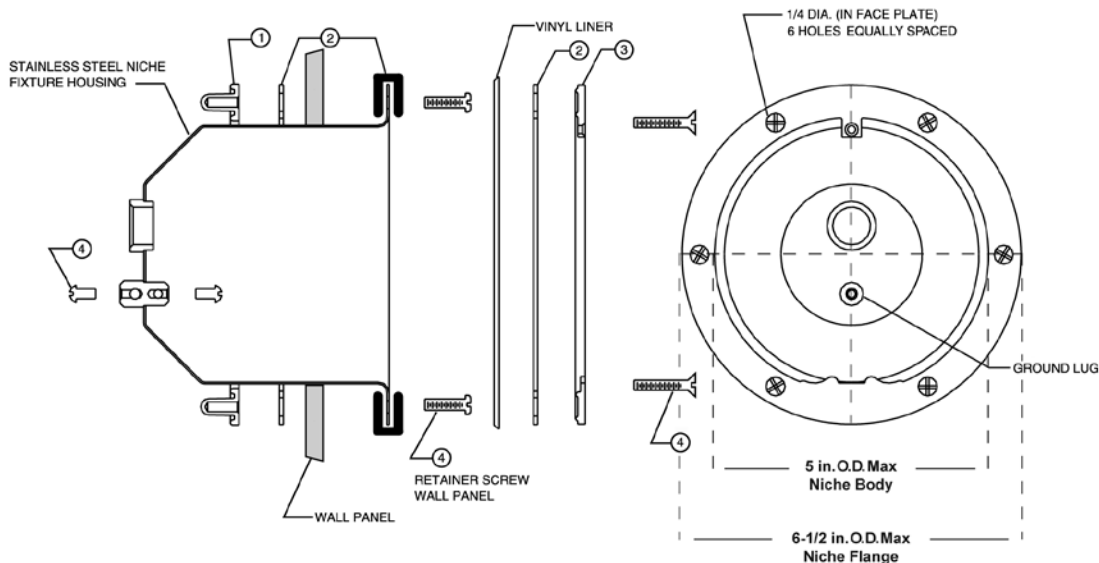

PENTAIR SMALL STAINLESS STEEL NICHES

REPLACEMENT PARTS

Item	Part No.	Description	US List	Can. List
PENTAIR SMALL STAINLESS STEEL NICHES				
1	79205600	Back-up ring	47.24	56.76
2	79207900	Gasket set, small niche, w/ double wall gasket	88.78	106.68
2	79204603	Gasket set, small niche, w/o double wall gasket	19.31	23.20
3	79206000	Sealing ring	78.81	94.70
4	79205500	Screw kit	21.23	25.51
NOT SHOWN				
	79203200	Plaster ring, for gunite niche, spa	59.20	71.13
	60028300	Bonding Lug Potting Sealant	154.79	186.00

Product on page 132.

QUICKNICHE™ VINYL LINER NICHE

REPLACEMENT PARTS

Item	Part No.	Description	US List	Can. List
QUICKNICHE				
1	630056	Screw kit, QuickNiche, 10 hole	12.22	14.68
2	630017	Sealing ring w/ gasket	48.91	58.77
3	630025	Gasket	21.42	25.74
4	990010	Screw, bonding 10-24 x 7/16 in.	1.54	1.85
5	630016	Lock ring	40.82	49.05
NOT SHOWN				
	619555	Bonding lug kit	26.25	31.54
	630022	Screw, pilot	6.14	7.38
	630023	Silicone packet DC 732 clear	16.48	19.80
	630047	Repair Kit for QuickNiche	47.84	57.48
	60028300	Bonding Lug Potting Sealant	154.79	186.00