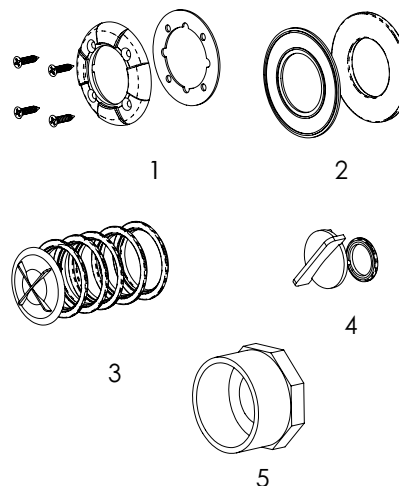

GLOBRITE® WHITE AND COLOR LED LIGHTS REPLACEMENT PARTS

Item	Part No.	Description	US List	Can. List
GLOBRITE LED LIGHTS				
1	620054	GloBrite vinyl replacement kit (Gasket, Screws, Face Plate in White, Blue and Grey)	37.75	45.36
2	620055	GloBrite fiberglass replacement kit (washer, gasket)	25.14	30.21
3	620056	GloBrite color ring replacement kit (color rings, plastic cover)	37.75	45.36
4	620057	GloBrite O-ring replacement kit (GloBrite O-ring, insertion tool, O-ring lubricant)	31.46	37.80
5	620058	GloBrite nut replacement kit (fiberglass/vinyl nut)	37.75	45.36