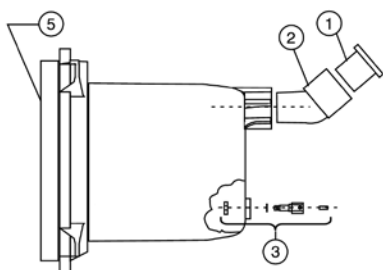

Small Plastic Niche

Item	Part No.	Description	US List	Can. List
PLASTIC CONCRETE NICHES				
1	619477	1 in. x 3/4 in. reducer	14.52	17.45
2	619476	45 deg. angle adapter	16.71	20.08
3	619555	Bonding lug kit	26.25	31.54
4	79206500	Large metal insert	33.43	40.17
5	79206300	Small metal insert	35.79	43.01
NOT SHOWN				
	990010	Screw, bonding 10-24 x 7/16 in.	1.54	1.85
	670044	Cord seal grommet kit, Qty 3	22.97	27.60
	670040	Cord seal cap	9.67	11.62
	60028300	Bonding Lug Potting Sealant	154.79	186.00