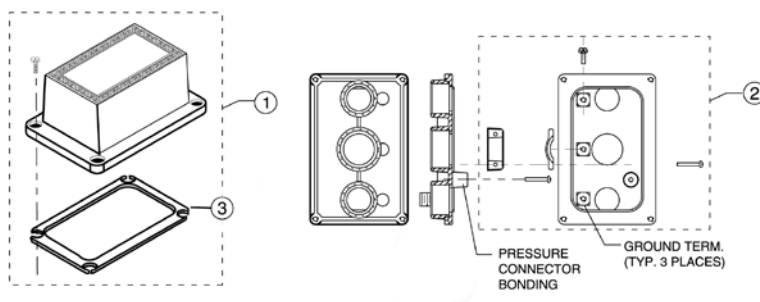

JUNCTION BOXES

REPLACEMENT PARTS

Item	Part No.	Description	US List	Can. List
JUNCTION BOXES				
1	619553	Lexan J-Box cover kit	51.52	61.91
2	79301800	1/2 in. J-Box screw kit	CALL	CALL
2	79301900	3/4 in. J-Box screw kit (also for 1 in.)	CALL	CALL
3	79300600	Gasket	8.53	10.25