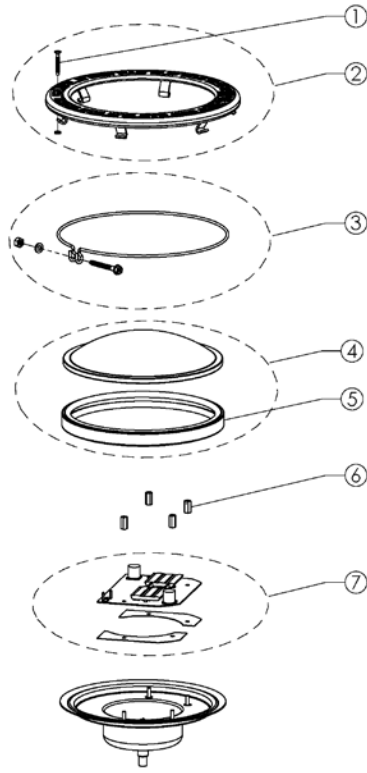

INTELLIBRITE® 5G WHITE LED LIGHTS

2ND GENERATION AFTER 2010 REPLACEMENT PARTS

IntelliBrite
White Pool
Light