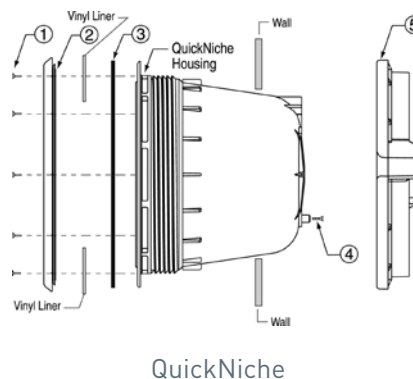

QuickNiche

Product on page 133.