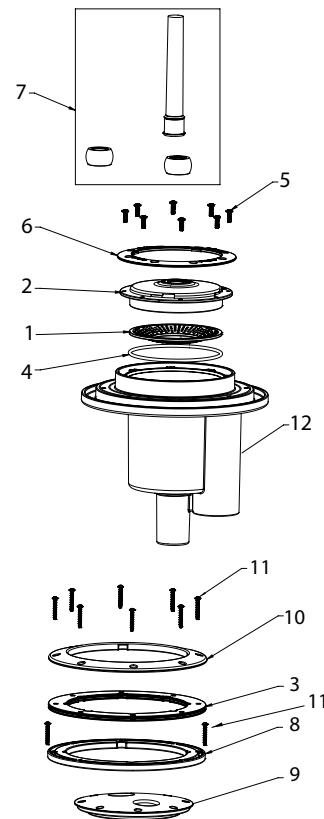

Product on pages 278-279.