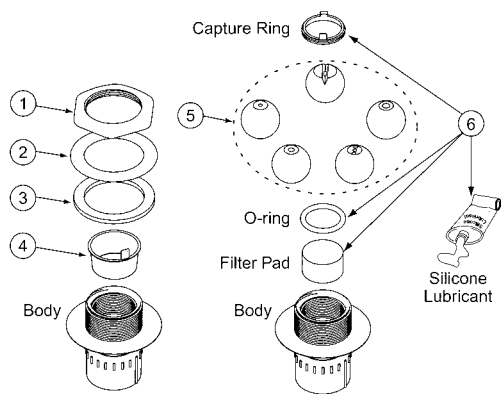

WATER FEATURES PARTS

DECK JET & MAGICSTREAM® DECK JET II

REPLACEMENT PARTS

Item	Part No.	Description	US List	Can. List
DECK JET				
1	87200800	Fitting nut, sealing liner 2 in.	7.13	8.57
2	87200700	Friction ring, SIF	6.56	7.88
3	87201200	Gasket TH-AGF 3.5 in. OD x 2-3/8 in. ID	7.78	9.35
4	590005	Plug, Gunite Shield, L20	4.52	5.43
5	590010	Eyeball kit includes installation card	134.87	162.06
6	590011	Accessory kit includes Capture ring, 2 qty.; O-ring, 3 qty.; Filter Pad, 2 qty., Silicone Lubricant, 1 qty.	22.48	27.01

Item	Part No.	Description	US List	Can. List
MAGICSTREAM DECK JET II				
1	590042	MagicStream Deck Jet II cover, brass color, each	59.50	71.50
1	590150	MagicStream Deck Jet II cover, tan color each, each	21.72	26.10
2	590041	MagicStream Deck Jet II Nozzle Kit (Includes nozzle base and nozzle swivel, set of 4)	116.61	140.12

Product on page 288.

MAGICSTREAM LAMINARS

REPLACEMENT PARTS

Item	Part No.	Description	US List	Can. List
MAGICSTREAM LAMINARS				
1	590021	Lamina LED light engine w/ Laminar Body (complete) - 100 ft. cord	1,123.66	1,350.19
1	590123	Lamina LED light engine w/ Laminar Body (complete) - 150ft. cord	1,187.39	1,426.77
4	590024	Lamina housing, no cover	391.25	470.13
5	590025	Lamina cover black ² , with collar	215.16	258.54
6	590026	Lamina cover gray ² , with collar	215.16	258.54
7	590027	Lamina cover tan ² , with collar	215.16	258.54
8	590028	Lamina screen kit	117.30	140.95
9	590029	Lamina union nut kit	74.11	89.05
10	590030	Lamina bracket kit	103.76	124.68
12	590032	Lamina orifice kit	118.60	142.51
NOT SHOWN				
	590031	Lamina hardware kit (all screws and O-rings)	59.30	71.25
	590100	Lamina water line union kit	20.27	24.36

Product on pages 278-279.

WATERFALL REPLACEMENT PARTS

Item	Part No.	Description	US List	Can. List
WATERFALL				
1	580004	Rocktrap	CALL	CALL
2	2313	Internal Support Extractor Tool	4.11	4.94

MAGICBOWL™ WATER EFFECTS REPLACEMENT PARTS