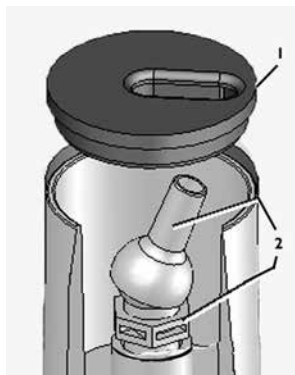

WATER FEATURES PARTS

DECK JET & MAGICSTREAM® DECK JET II

REPLACEMENT PARTS

Item	Part No.	Description	US List	Can. List
DECK JET				
1	87200800	Fitting nut, sealing liner 2 in.	7.13	8.57
2	87200700	Friction ring, SIF	6.56	7.88
3	87201200	Gasket TH-AGF 3.5 in. OD x 2-3/8 in. ID	7.78	9.35
4	590005	Plug, Gunite Shield, L20	4.52	5.43
5	590010	Eyeball kit includes installation card	134.87	162.06
6	590011	Accessory kit includes Capture ring, 2 qty.; O-ring, 3 qty.; Filter Pad, 2 qty., Silicone Lubricant, 1 qty.	22.48	27.01

Item	Part No.	Description	US List	Can. List
MAGICSTREAM DECK JET II				
1	590042	MagicStream Deck Jet II cover, brass color, each	59.50	71.50
1	590150	MagicStream Deck Jet II cover, tan color each, each	21.72	26.10
2	590041	MagicStream Deck Jet II Nozzle Kit (Includes nozzle base and nozzle swivel, set of 4)	116.61	140.12