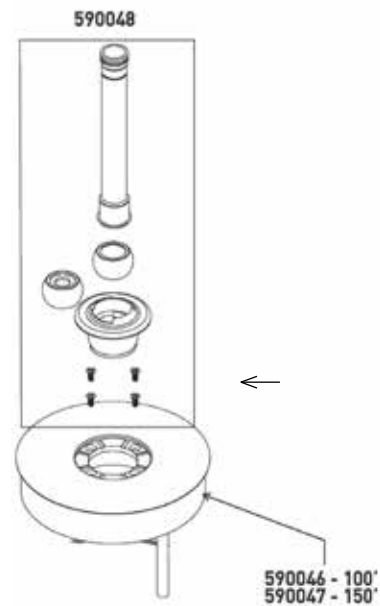

WATER FEATURES PARTS

DECK JET & MAGICSTREAM® DECK JET II

REPLACEMENT PARTS

Item	Part No.	Description	US List	Can. List
DECK JET				
1	87200800	Fitting nut, sealing liner 2 in.	7.13	8.57
2	87200700	Friction ring, SIF	6.56	7.88
3	87201200	Gasket TH-AGF 3.5 in. OD x 2-3/8 in. ID	7.78	9.35
4	590005	Plug, Gunite Shield, L20	4.52	5.43
5	590010	Eyeball kit includes installation card	134.87	162.06
6	590011	Accessory kit includes Capture ring, 2 qty.; O-ring, 3 qty.; Filter Pad, 2 qty., Silicone Lubricant, 1 qty.	22.48	27.01

Product on page 288.

MAGICSTREAM LAMINARS

REPLACEMENT PARTS

Item	Part No.	Description	US List	Can. List
MAGICSTREAM LAMINARS				
1	590021	Lamina LED light engine w/ Laminar Body (complete) - 100 ft. cord	1,123.66	1,350.19
1	590123	Lamina LED light engine w/ Laminar Body (complete) - 150ft. cord	1,187.39	1,426.77
4	590024	Lamina housing, no cover	391.25	470.13
5	590025	Lamina cover black ² , with collar	215.16	258.54
6	590026	Lamina cover gray ² , with collar	215.16	258.54
7	590027	Lamina cover tan ² , with collar	215.16	258.54
8	590028	Lamina screen kit	117.30	140.95
9	590029	Lamina union nut kit	74.11	89.05
10	590030	Lamina bracket kit	103.76	124.68
12	590032	Lamina orifice kit	118.60	142.51
NOT SHOWN				
	590031	Lamina hardware kit (all screws and O-rings)	59.30	71.25
	590100	Lamina water line union kit	20.27	24.36

² Includes 1 Matching Trim Ring for Deck Housing.

Product on page 275.

COLORCASCADE® LED LIGHT BUBBLER

REPLACEMENT PARTS

Item	Part No.	Description	US List	Can. List
COLORCASCADE LED LIGHT BUBBLER				
1	590046	LED Bubbler replacement light engine with 100 ft. cord	CALL	CALL
2	590047	LED Bubbler replacement light engine with 150 ft. cord	CALL	CALL
3	590048	Accessory Kit	CALL	CALL