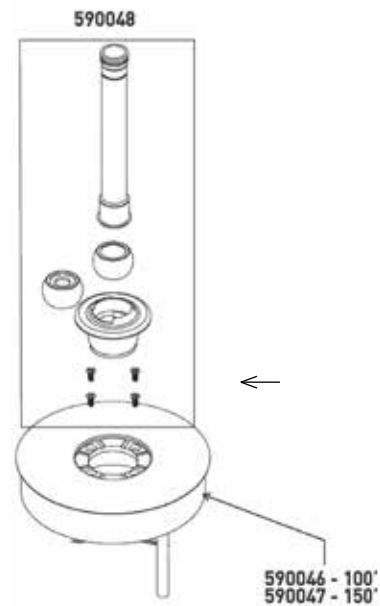

COLORCASCADE® LED LIGHT BUBBLER

REPLACEMENT PARTS

Item	Part No.	Description	US List	Can. List
COLORCASCADE LED LIGHT BUBBLER				
1	590046	LED Bubbler replacement light engine with 100 ft. cord	CALL	CALL
2	590047	LED Bubbler replacement light engine with 150 ft. cord	CALL	CALL
3	590048	Accessory Kit	CALL	CALL

CALIFORNIA PROPOSITION 65 WARNING
⚠️ **WARNING:** Cancer and Reproductive Harm.
⚠️ **AVERTISSEMENT:** Peut Causer le Cancer et des Dommages au Système Reproducteur.
⚠️ **ADVERTENCIA:** Cáncer y Daño Reproductivo.
www.p65warnings.ca.gov PB 201714

COLORVISION® BUBBLER

REPLACEMENT PARTS

Item	Part No.	Description	US List	Can. List
COLORVISION LED LIGHT BUBBLER				
1	590103Z	Diffuser	11.95	14.36
2	590104Z	Lens w/ O-Ring	23.91	28.73
3	590107Z	Gasket Kit, 3 Gaskets	32.88	39.51
4	590118Z	O-Ring	8.97	10.78
5	590119Z	Screw Kit Lens	11.95	14.36
6	590105Z	Color Ring - White	14.95	17.96
6	590128Z	Color Ring - Blue	14.95	17.96
6	590127Z	Color Ring - Grey	14.95	17.96
6	590129Z	Color Ring - Tan	14.95	17.96
6	590130Z	Color Ring - Black	14.95	17.96
7	590135	Eyeball Assy Kit	26.90	32.32
8	590109Z	Vinyl Spacer	17.94	21.56
9	590102Z	Gunite Cover w/ O-Ring	20.92	25.14
10	590106Z	Vinyl/Fiberglass Ring - White	20.92	25.14
10	590132Z	Vinyl/Fiberglass Ring - Blue	20.92	25.14
10	590131Z	Vinyl/Fiberglass Ring - Grey	20.92	25.14
10	590133Z	Vinyl/Fiberglass Ring - Tan	20.92	25.14
10	590134Z	Vinyl/Fiberglass Ring - Black	20.92	25.14
11	590121Z	Screw Kit Vinyl/Fiberglass Ring	14.95	17.96
12	590147Z	Niche	119.56	143.66