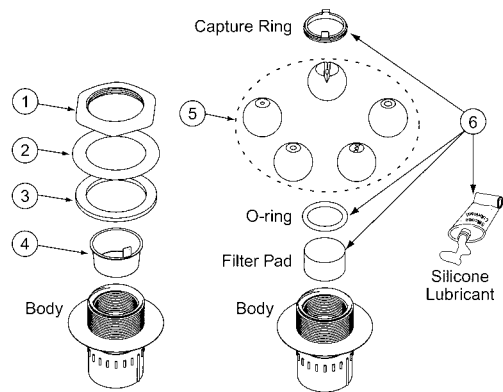

## REPLACEMENT PARTS

Item	Part No.	Description	US List	Can. List
<b>DECK JET</b>				
1	87200800	Fitting nut, sealing liner 2 in.	7.52	9.04
2	87200700	Friction ring, SIF	6.92	8.32
3	87201200	Gasket TH-AGF 3.5 in. OD x 2-3/8 in. ID	8.21	9.87
4	590005	Plug, Gunite Shield, L20	4.77	5.73
5	590010	Eyeball kit includes installation card	142.29	170.98
6	590011	Accessory kit includes Capture ring, 2 qty.; O-ring, 3 qty.; Filter Pad, 2 qty., Silicone Lubricant, 1 qty.	23.72	28.50

## WATERFALL REPLACEMENT PARTS

Item	Part No.	Description	US List	Can. List
<b>WATERFALL</b>				
1	580004	Rocktrap	CALL	CALL
2	2313	Internal Support Extractor Tool	4.34	5.21