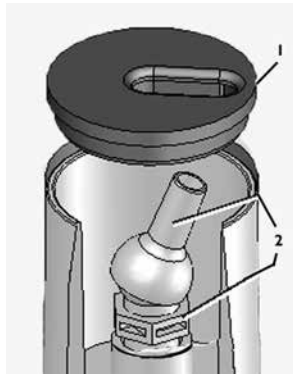

## REPLACEMENT PARTS

Item	Part No.	Description	US List	Can. List
<b>DECK JET</b>				
1	87200800	Fitting nut, sealing liner 2 in.	7.52	9.04
2	87200700	Friction ring, SIF	6.92	8.32
3	87201200	Gasket TH-AGF 3.5 in. OD x 2-3/8 in. ID	8.21	9.87
4	590005	Plug, Gunite Shield, L20	4.77	5.73
5	590010	Eyeball kit includes installation card	142.29	170.98
6	590011	Accessory kit includes Capture ring, 2 qty.; O-ring, 3 qty.; Filter Pad, 2 qty., Silicone Lubricant, 1 qty.	23.72	28.50