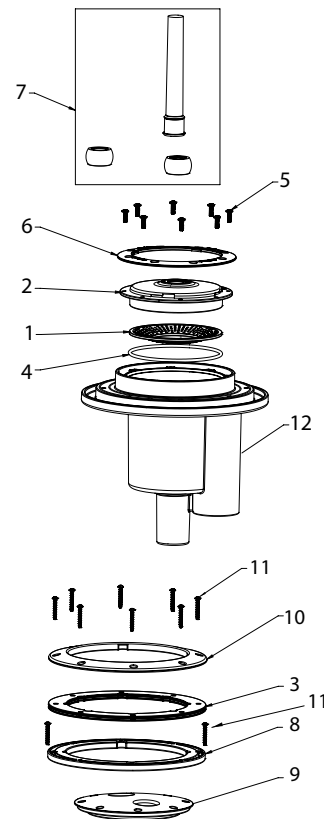

Product on pages 284-285.