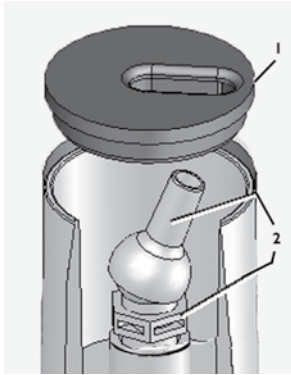

WATER FEATURES PARTS

Product Catalog 2020

DECK JET & MAGICSTREAM® DECK JET II

REPLACEMENT PARTS

Item	Part No.	Description	US List	Can. List
DECK JET				
1	87200800	Fitting nut, sealing liner 2 in.	7.87	9.46
2	87200700	Friction ring, SIF	7.24	8.70
3	87201200	Gasket TH-AGF 3.5 in. OD x 2-3/8 in. ID	8.59	10.32
4	590005	Plug, Gunite Shield, L20	5.00	6.01
5	590010	Eyeball kit includes installation card	148.91	178.93
6	590011	Accessory kit includes Capture ring, 2 qty.; O-ring, 3 qty.; Filter Pad, 2 qty., Silicone Lubricant, 1 qty.	24.82	29.82

Item	Part No.	Description	US List	Can. List
MAGICSTREAM DECK JET II				
1	590042	MagicStream Deck Jet II cover, brass color, each	65.69	78.93
1	590150	MagicStream Deck Jet II cover, tan color each, each	23.98	28.81
2	590041	MagicStream Deck Jet II Nozzle Kit (Includes nozzle base and nozzle swivel, set of 4)	128.74	154.69

Product on page 298.

COLORCASCADE® LED LIGHT BUBBLER

REPLACEMENT PARTS

Item	Part No.	Description	US List	Can. List
COLORCASCADE LED LIGHT BUBBLER				
1	590046	LED Bubbler replacement light engine with 100 ft. cord	CALL	CALL
2	590047	LED Bubbler replacement light engine with 150 ft. cord	CALL	CALL
3	590048	Accessory Kit	CALL	CALL