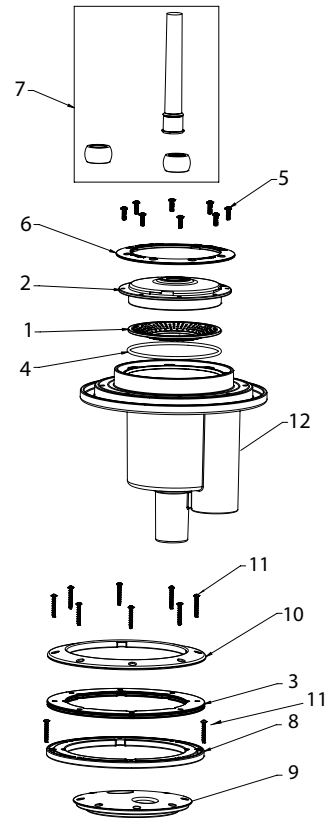

COLORVISION® BUBBLER REPLACEMENT PARTS

Item	Part No.	Description	US List	Can. List
COLORVISION LED LIGHT BUBBLER				
1	590103Z	Diffuser	12.51	15.03
2	590104Z	Lens w/ O-Ring	25.02	30.06
3	590107Z	Gasket Kit, 3 Gaskets	34.41	41.35
4	590118Z	O-Ring	9.39	11.28
5	590119Z	Screw Kit Lens	12.51	15.03
6	590105Z	Color Ring - White	15.65	18.81
6	590128Z	Color Ring - Blue	15.65	18.81
6	590127Z	Color Ring - Gray	15.65	18.81
6	590129Z	Color Ring - Tan	15.65	18.81
6	590130Z	Color Ring - Black	15.65	18.81
7	590135	Eyeball Assy Kit	28.15	33.83
8	590109Z	Vinyl Spacer	18.78	22.57
9	590102Z	Gunite Cover w/ O-Ring	21.89	26.30
10	590106Z	Vinyl/Fiberglass Ring - White	21.89	26.30
10	590132Z	Vinyl/Fiberglass Ring - Blue	21.89	26.30
10	590131Z	Vinyl/Fiberglass Ring - Gray	21.89	26.30
10	590133Z	Vinyl/Fiberglass Ring - Tan	21.89	26.30
10	590134Z	Vinyl/Fiberglass Ring - Black	21.89	26.30
11	590121Z	Screw Kit Vinyl/Fiberglass Ring	15.65	18.81
12	590147Z	Niche	125.12	150.34

CALIFORNIA PROPOSITION 65 WARNING
⚠️ **WARNING:** Cancer and Reproductive Harm.
⚠️ **AVERTISSEMENT:** Peut Causer le Cancer et des Dommages au Système Reproducteur.
⚠️ **ADVERTENCIA:** Cáncer y Daño Reproductivo.
www.p65warnings.ca.gov PN201714