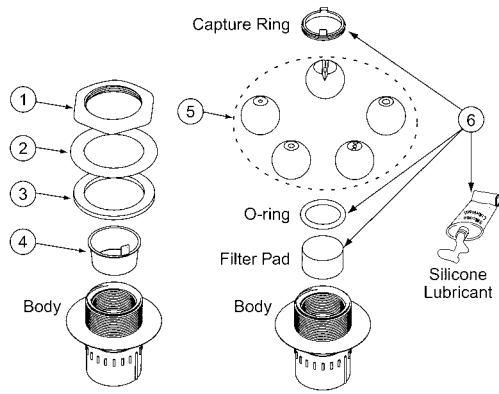

WATER FEATURES PARTS

Product Catalog 2020

DECK JET & MAGICSTREAM® DECK JET II

REPLACEMENT PARTS

Item	Part No.	Description	US List	Can. List
DECK JET				
1	87200800	Fitting nut, sealing liner 2 in.	7.87	9.46
2	87200700	Friction ring, SIF	7.24	8.70
3	87201200	Gasket TH-AGF 3.5 in. OD x 2-3/8 in. ID	8.59	10.32
4	590005	Plug, Gunite Shield, L20	5.00	6.01
5	590010	Eyeball kit includes installation card	148.91	178.93
6	590011	Accessory kit includes Capture ring, 2 qty.; O-ring, 3 qty.; Filter Pad, 2 qty., Silicone Lubricant, 1 qty.	24.82	29.82

Item	Part No.	Description	US List	Can. List
MAGICSTREAM DECK JET II				
1	590042	MagicStream Deck Jet II cover, brass color, each	65.69	78.93
1	590150	MagicStream Deck Jet II cover, tan color each, each	23.98	28.81
2	590041	MagicStream Deck Jet II Nozzle Kit (Includes nozzle base and nozzle swivel, set of 4)	128.74	154.69

Product on page 298.

COLORCASCADE® LED LIGHT BUBBLER

REPLACEMENT PARTS

Item	Part No.	Description	US List	Can. List
COLORCASCADE LED LIGHT BUBBLER				
1	590046	LED Bubbler replacement light engine with 100 ft. cord	CALL	CALL
2	590047	LED Bubbler replacement light engine with 150 ft. cord	CALL	CALL
3	590048	Accessory Kit	CALL	CALL

Product on page 285.

WATERFALL

REPLACEMENT PARTS

Item	Part No.	Description	US List	Can. List
WATERFALL				
1	580004	Rocktrap	CALL	CALL
2	2313	Internal Support Extractor Tool	4.55	5.47

CALIFORNIA PROPOSITION 65 WARNING
 ⚠️ **WARNING:** Cancer and Reproductive Harm.
 ⚠️ **AVERTISSEMENT:** Peut Causer le Cancer et des Dommages au Système Reproducteur.
 ⚠️ **ADVERTENCIA:** Cáncer y Daño Reproductivo.
www.p65warnings.ca.gov