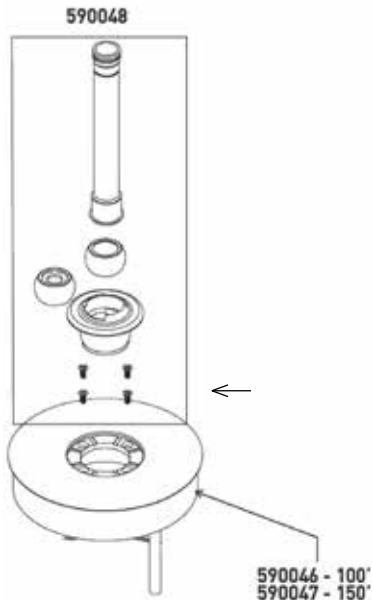

Item	Part No.	Description	US List	Can. List
COLORCASCADE LED LIGHT BUBBLER				
1	590046	LED Bubbler replacement light engine with 100 ft. cord	CALL	CALL
2	590047	LED Bubbler replacement light engine with 150 ft. cord	CALL	CALL
3	590048	Accessory Kit	CALL	CALL

CALIFORNIA PROPOSITION 65 WARNING
⚠️ **WARNING:** Cancer and Reproductive Harm.
⚠️ **AVERTISSEMENT:** Peut Causer le Cancer et des Dommages au Système Reproducteur.
⚠️ **ADVERTENCIA:** Cáncer y Daño Reproductivo.
www.p65warnings.ca.gov