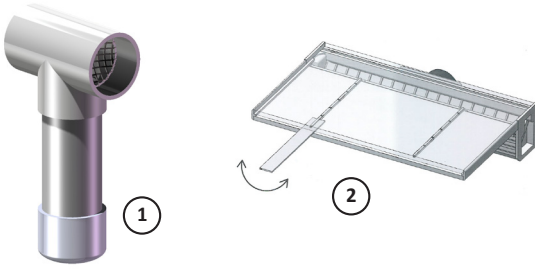

² Includes 1 Matching Trim Ring for Deck Housing.

Replacement parts pricing on page 635. Product on page 267.

COLORCASCADE® LED LIGHT BUBBLER

REPLACEMENT PARTS

Item	Part No.	Description
COLORCASCADE LED LIGHT BUBBLER		
1	590046	LED Bubbler replacement light engine with 100 ft. cord
2	590047	LED Bubbler replacement light engine with 150 ft. cord
3	590048	Accessory Kit

Replacement parts pricing on page 635.

COLORVISION™ BUBBLER

REPLACEMENT PARTS

Item	Part No.	Description
COLORVISION LED LIGHT BUBBLER		
1	590103Z	Diffuser
2	590104Z	Lens w/ O-Ring
3	590107Z	Gasket Kit, 3 Gaskets
4	590118Z	O-Ring
5	590119Z	Screw Kit Lens
6	590105Z	Color Ring - White
6	590128Z	Color Ring - Blue
6	590127Z	Color Ring - Grey
6	590129Z	Color Ring - Tan
6	590130Z	Color Ring - Black
7	590135	Eyeball Assy Kit
8	590109Z	Vinyl Spacer
9	590102Z	Gunite Cover w/ O-Ring
10	590106Z	Vinyl/Fiberglass Ring - White
10	590132Z	Vinyl/Fiberglass Ring - Blue
10	590131Z	Vinyl/Fiberglass Ring - Grey
10	590133Z	Vinyl/Fiberglass Ring - Tan
10	590134Z	Vinyl/Fiberglass Ring - Black
11	590121Z	Screw Kit Vinyl/Fiberglass Ring
12	590147Z	Niche

Replacement parts pricing on page 635.
Product on pages 268-269.

WATERFALL REPLACEMENT PARTS

Item	Part No.	Description
WATERFALL		
1	580004	Rocktrap
2	2313	Internal Support Extractor Tool

MAGICBOWL™ WATER EFFECTS REPLACEMENT PARTS