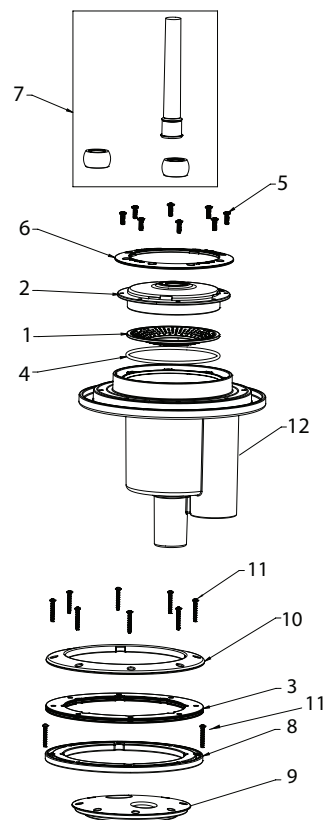

Replacement parts pricing on page 635.
Product on pages 268-269.