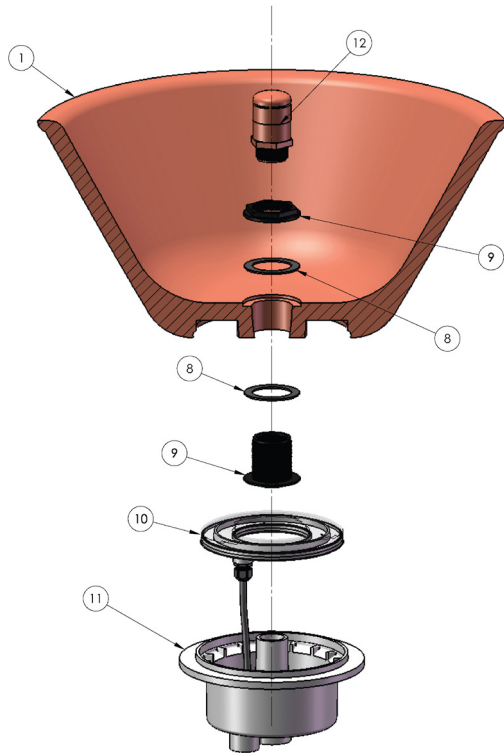

Item	Part No.	Description
MAGICBOWL		
1	590160	MagicBowl, Round Copper
1	590161	MagicBowl, Round Bronze
1	590162	MagicBowl, Round Silver
1	590163	MagicBowl, Round Brass
1	590164	MagicBowl, Round White
1	590165	MagicBowl, Round Gray
1	590166	MagicBowl, Round Natural
1	590167	MagicBowl, Square Copper
1	590168	MagicBowl, Square Bronze
1	590169	MagicBowl, Square Silver
1	590170	MagicBowl, Square Brass
1	590171	MagicBowl, Square White
1	590172	MagicBowl, Square Gray
1	590173	MagicBowl, Square Natural
8	590158	GASKET PACK OF 2
9	590159	NUT, BULKHEAD
10	580055	100' LED Light Engine
10	580056	150' LED Light Engine
11	590157	NICHE
12	590174	BULKHEAD, COPPER
12	590175	BULKHEAD, BRONZE
12	590176	BULKHEAD, SILVER
12	590177	BULKHEAD, BRASS
12	590178	BULKHEAD, WHITE
12	590179	BULKHEAD, GRAY
12	590180	BULKHEAD, NATURAL
NOT SHOWN		
	590186	ROCK TAY
	590187	BUBBLER
	590188	SQUARE BOWL SCUPPER
	590189	ROUND BOWL SCUPPER

Replacement parts pricing on page 635. Product on page 266.