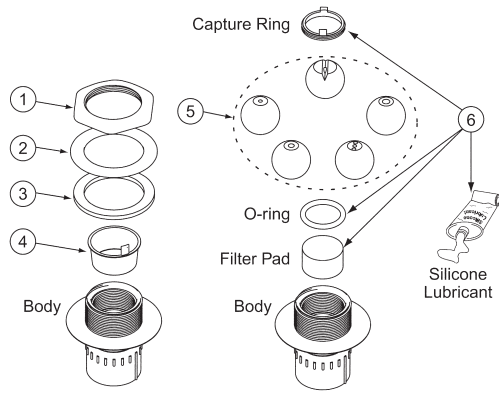

WATER FEATURES PARTS

DECK JET & DECK JET II

REPLACEMENT PARTS

Item	Part No.	Description
DECK JET		
1	87200800	Fitting nut, sealing liner 2 in.
2	87200700	Friction ring, SIF
3	87201200	Gasket TH-AGF 3.5 in. OD x 2-3/8 in. ID
4	590005	Plug, Gunite Shield, L20
5	590010	Eyeball kit includes installation card
6	590011	Accessory kit includes Capture ring, 2 qty.; O-ring, 3 qty.; Filter Pad, 2 qty., Silicone Lubricant, 1 qty.

Item	Part No.	Description
DECK JET II		
1	590042	MagicStream Deck Jet II cover, brass color, each
1	590150	MagicStream Deck Jet II cover, tan color each, each
2	590041	MagicStream Deck Jet II Nozzle Kit (Includes nozzle base and nozzle swivel, set of 4)

Replacement parts pricing on page 635. Product on page 278.

MAGICSTREAM® LAMINARS

REPLACEMENT PARTS

Item	Part No.	Description
MAGICSTREAM LAMINARS		
1	590021	Laminar LED light engine w/ Laminar Body (complete) - 100 ft. cord
1	590123	Laminar LED light engine w/ Laminar Body (complete) - 150ft. cord
4	590024	Laminar housing, no cover
5	590025	Laminar cover black ² , with collar
6	590026	Laminar cover gray ² , with collar
7	590027	Laminar cover tan ² , with collar
8	590028	Laminar screen kit
9	590029	Laminar union nut kit
10	590030	Laminar bracket kit
12	590032	Laminar orifice kit
NOT SHOWN		
	590031	Laminar hardware kit (all screws and O-rings)
	590100	Laminar water line union kit