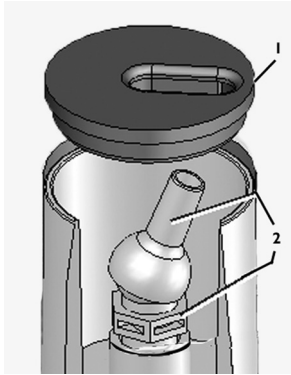

WATER FEATURES PARTS

DECK JET & DECK JET II

REPLACEMENT PARTS

Item	Part No.	Description
DECK JET		
1	87200800	Fitting nut, sealing liner 2 in.
2	87200700	Friction ring, SIF
3	87201200	Gasket TH-AGF 3.5 in. OD x 2-3/8 in. ID
4	590005	Plug, Gunite Shield, L20
5	590010	Eyeball kit includes installation card
6	590011	Accessory kit includes Capture ring, 2 qty.; O-ring, 3 qty.; Filter Pad, 2 qty., Silicone Lubricant, 1 qty.

Item	Part No.	Description
DECK JET II		
1	590042	MagicStream Deck Jet II cover, brass color, each
1	590150	MagicStream Deck Jet II cover, tan color each, each
2	590041	MagicStream Deck Jet II Nozzle Kit (Includes nozzle base and nozzle swivel, set of 4)

Replacement parts pricing on page 635. Product on page 278.

MAGICSTREAM® LAMINARS

REPLACEMENT PARTS

Item	Part No.	Description
MAGICSTREAM LAMINARS		
1	590021	Laminar LED light engine w/ Laminar Body (complete) - 100 ft. cord
1	590123	Laminar LED light engine w/ Laminar Body (complete) - 150ft. cord
4	590024	Laminar housing, no cover
5	590025	Laminar cover black ² , with collar
6	590026	Laminar cover gray ² , with collar
7	590027	Laminar cover tan ² , with collar
8	590028	Laminar screen kit
9	590029	Laminar union nut kit
10	590030	Laminar bracket kit
12	590032	Laminar orifice kit
NOT SHOWN		
	590031	Laminar hardware kit (all screws and O-rings)
	590100	Laminar water line union kit