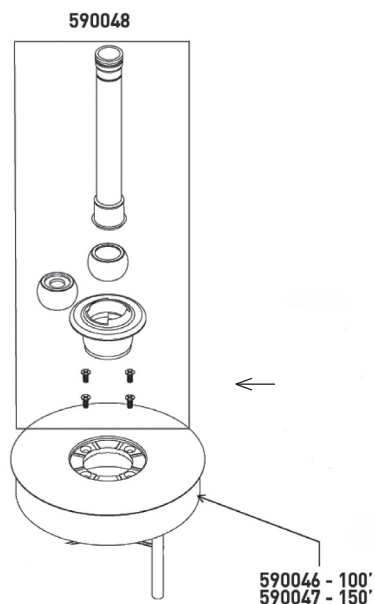

WATER FEATURES PARTS

DECK JET & DECK JET II

REPLACEMENT PARTS

Item	Part No.	Description
DECK JET		
1	87200800	Fitting nut, sealing liner 2 in.
2	87200700	Friction ring, SIF
3	87201200	Gasket TH-AGF 3.5 in. OD x 2-3/8 in. ID
4	590005	Plug, Gunite Shield, L20
5	590010	Eyeball kit includes installation card
6	590011	Accessory kit includes Capture ring, 2 qty.; O-ring, 3 qty.; Filter Pad, 2 qty., Silicone Lubricant, 1 qty.

Replacement parts pricing on page 635. Product on page 278.

MAGICSTREAM® LAMINARS

REPLACEMENT PARTS

Item	Part No.	Description
MAGICSTREAM LAMINARS		
1	590021	Laminar LED light engine w/ Laminar Body (complete) - 100 ft. cord
1	590123	Laminar LED light engine w/ Laminar Body (complete) - 150ft. cord
4	590024	Laminar housing, no cover
5	590025	Laminar cover black ² , with collar
6	590026	Laminar cover gray ² , with collar
7	590027	Laminar cover tan ² , with collar
8	590028	Laminar screen kit
9	590029	Laminar union nut kit
10	590030	Laminar bracket kit
12	590032	Laminar orifice kit
NOT SHOWN		
	590031	Laminar hardware kit (all screws and O-rings)
	590100	Laminar water line union kit

² Includes 1 Matching Trim Ring for Deck Housing.

Replacement parts pricing on page 635. Product on page 267.

COLORCASCADE® LED LIGHT BUBBLER

REPLACEMENT PARTS

Item	Part No.	Description
COLORCASCADE LED LIGHT BUBBLER		
1	590046	LED Bubbler replacement light engine with 100 ft. cord
2	590047	LED Bubbler replacement light engine with 150 ft. cord
3	590048	Accessory Kit