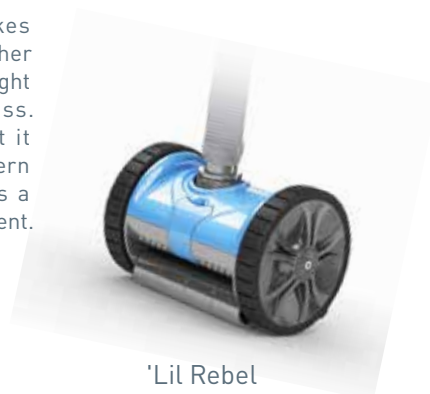

PENTAIR 'LIL REBEL™

FOR ABOVEGROUND SWIMMING POOLS

Featured Highlights

- Programmed cleaning cycle
- Sure-Flow Turbine provides clear passage for dirt and debris
- Two-wheel maneuverability and coverage
- Dual-action roller skirt maneuvers up and around obstacles
- Compact footprint for tight corners and 90 degree angles

Pentair 'Lil Rebel Cleaner makes short work of leaves, sand and other hard-to-clean debris, reaching tight spaces that other cleaners miss. Installation is a snap—just set it and forget it. With a sleek, modern design, the 'Lil Rebel cleaner is a complement to any pool environment.

'Lil Rebel

Ordering Information

Product	Description	Carton Qty.	Carton Wt. (Lbs.)
PENTAIR 'LIL REBEL			
360450	'Lil Rebel Automatic Pool Cleaner for Aboveground Pools	1	15

See page 369 for replacement parts.

KREEPY KRAULY® 'LIL SHARK™

FOR ABOVEGROUND SWIMMING POOLS

Featured Highlights

- Dual band of bristles scrub debris loose, while powerful vacuum action whisks it away
- Programmed cleaning provides more complete coverage without the missed spots other cleaners often leave behind
- Cuts a wide 10" path for quick and thorough cleaning
- Engineered for high performance cleaning with low cost of ownership
- No assembly required, just hook 'Lil Shark cleaner to the hose and watch it go

Kreepy Krauly 'Lil Shark cleaner features high-performance two-way cleaning to vacuum even the toughest grime. Dual band bristles scrub debris loose, while the powerful vacuum action whisks it away. 'Lil Shark comes fully equipped - simply remove it from the box, attach the hose, place in the water and off it goes.